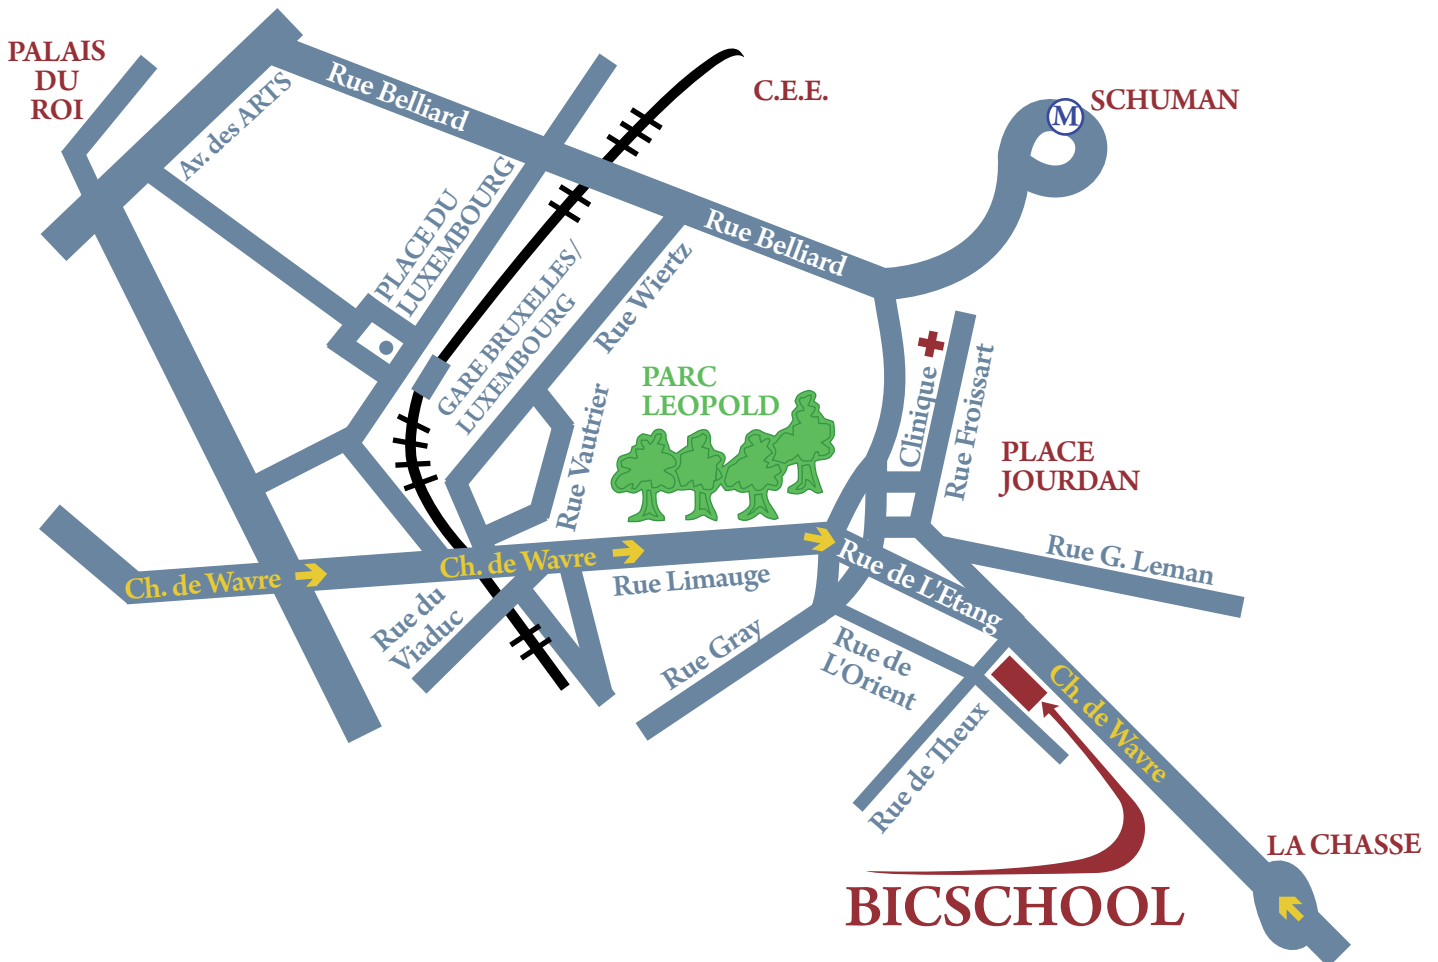

BRUSSELS INTERNATIONAL CATHOLIC SCHOOL

WWW.BICSCHOOL.BE

Public Transport:

The following bring you to our school:

- Bus: no. 34, 51, 60 (buses stop in front of the school)
- Metro: Schumann.
- Tram: no. 81
- Train: Gare de Luxembourg

info@bicschool.be

Head: William Hudson MA (Cantab)

Tel: 00.32.(0)2.640.35.36

Fax: 00.32.(0)2.640.64.23

Chaussée de Wavre, 457

1040 Brussels